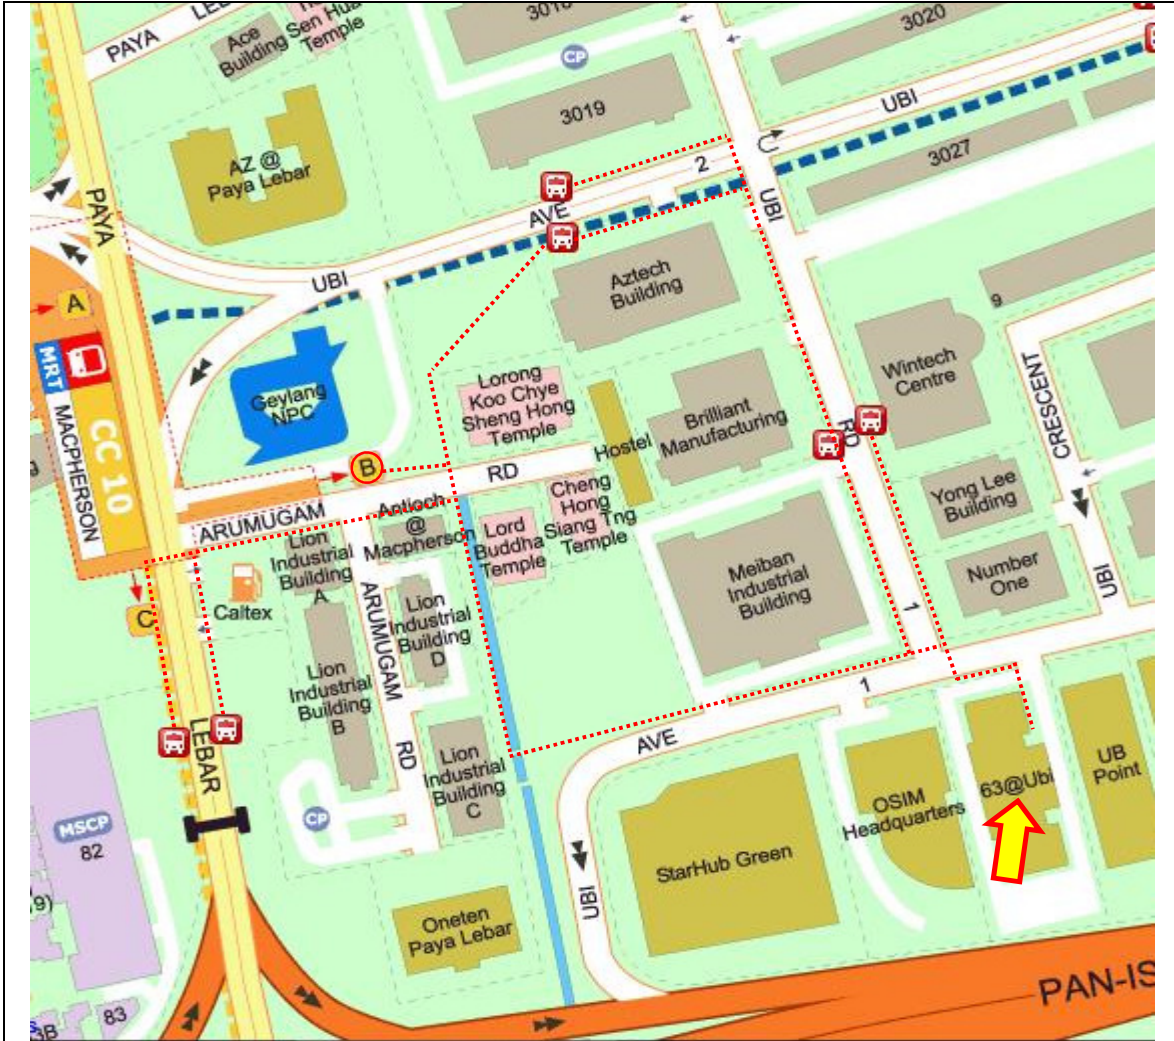

Warehouse Outlet Sales Location

Warehouse Operating Hours

Monday – Saturday: 10.00am - 6.00pm, Lunch Time: 1.00pm - 2.00pm

Location : 63, Ubi Ave 1, #04-01, 63 @ Ubi (formerly Boustead House)
Singapore 408937

Tel : 6352 2741 Monday – Friday: 10.00am – 12.00noon, 2.00pm – 5.00pm

Closed on : Sunday and Public Holidays

How to get there follow the ..... footpath

MRT : Within 10 minutes walk from Macpherson MRT station (Circle Line & Downtown line), exit **B**

Bus Stops : Within 10 minutes walk from all bus stops

Ubi Rd 1, Opp Meiban Industrial Building Bus No: 63, 63M

Bus Stop No. B71229

Ubi Rd 1, Meiban Industrial Building Bus No: 63, 63M

Bus Stop No. B71221

Paya Lebar, Opp Macpherson Station Bus No: 24, 28, 43, 70, 70M, 76, 80, 135, 154

Bus Stop No. B70259

Paya Lebar, Macpherson Station Bus No: 24, 28, 43, 70, 70M, 76, 80, 135, 154

Bus Stop No. B70251

Ubi Ave 2, Aztech Building Bus No: 8, 22, 61, 63, 63M, 65, 66

Bus Stop No. B71169

Ubi Ave 2, Blk 3019 Bus No: 8, 22, 61, 63, 63M, 65, 66

Bus Stop No. B71161