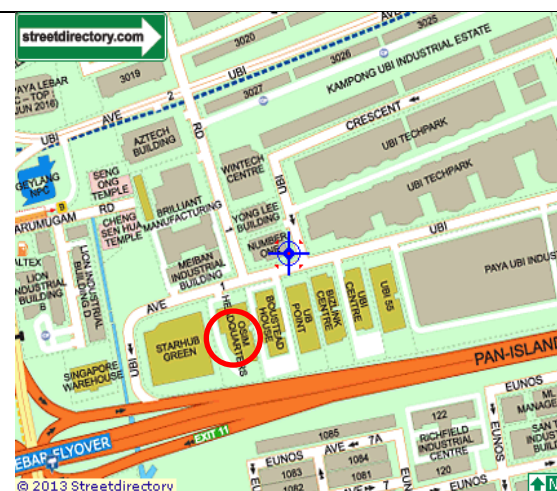

Warehouse

Warehouse Operating Hours

Mondays – Fridays: 10.00am - 5.00pm
Lunch Time: 12.00pm - 2.00pm
Location : 63 Ubi Ave 1, #04-09, 63 @ Ubi
Singapore 408937
Tel : 6352 2741

Closed on: Saturday, Sunday and Public Holidays
Sec 1 Registration Day (TBA check website)

How to get there

12 minutes from Macpherson MRT station (Circle Line)
Bus Stop :
Ubi Road 1 - Wintech Centre