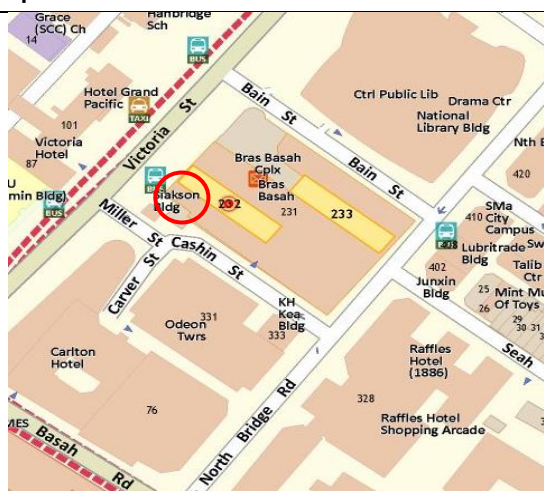

School Sales Dates (2016)

Level	Date	Location	Time
Primary 1	17, 18, 19 & 20 Oct 2016 (P1 Admin Day)	Punggol Cove Primary School (CCA RM)	9am to 3pm

School Uniform Price List

	Waist/Chest in Inches	Size 20	Size 21	Size 22	Size 23	Size 24	Size 25	Size 26	Size 28	Size 30	Size 32	Size 34	---
1	Skorts X 14 Length	$11.50	$11.50	$12.00	$12.00	$12.00	---	$12.50	---	---	---	---	---
2	Skorts X 17 Length	---	---	$12.00	$12.00	$12.00	$12.50	$12.50	$12.50	$12.50	$13.00	$13.00	---
	Waist/Chest in Inches	Size 20	Size 21	Size 22	Size 23	Size 24	Size 26	Size 28	Size 30	Size 32	Size 34	Size 36	Size 38
3	Bermudas	$10.00	$10.00	$10.50	$10.50	$10.50	$11.00	$11.00	$11.00	$11.50	$11.50	$11.50	$12.00
	Waist/Chest in Inches	Size 26	Size 28	Size 30	Size 32	Size 34	Size 36	Size 38	Size 40	Size 42	Size 44	---	---
4	Polo T-shirt	$9.00	$9.00	$9.50	$9.50	$9.50	$10.00	$10.00	$10.50	$10.50	$11.00	---	---
5	PE -Shorts	$6.50	$6.50	$7.00	$7.00	$7.00	$7.50	$7.50	$8.00	$8.00	$9.00	---	---
6	White Socks	1 pair $2.50				2 pairs $5.00				3 Pairs $7.00			
7	Black School shoes	$18/pair for all size											

Retail Shop

Shop Operating Hours

Mondays – Saturdays: 10:30am - 6:00pm
Lunch Time: 2.00pm - 3.00pm
Location : Blk 231, #03-43, Bras Basah Complex
Singapore 180231
Tel : 6338 2741

Closed on: Sunday and Public Holidays

How to get there

7 minutes from City Hall MRT station (NS & EW Lines)
3 minutes from Bras Basah MRT station (Circle Line)
Bus Stops:
Victoria Street - Allson Hotel, St Joseph's Church, Bras Basah Com
North Bridge Road - Cosmic Insurance Bldg